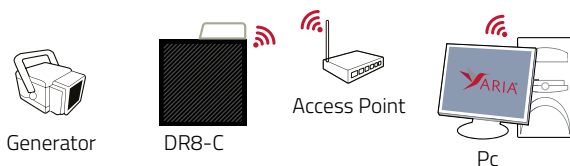

Battery

- Rechargeable while in use (2 ways of charging)
- Easily replaced (interchangeable)
- Charging Time: 2.5 hours
- Operation Time: Approx. 3 hours

Detection Area:	10 x 12 inch
Dimensions (W x L x D):	395 x 337 x 18 mm
Active Area:	423 x 358 mm
Sensore Type:	Amorphous Silicon with TFT
Scintillator:	Cesium-Iodide (Csi)
Weight:	3.15 kg (6.94 lbs)
Active Pixel Number:	2040 x 2520 pixels
Pixel Pitch:	127 µm
Limiting Resolution:	Max. 3.9 lp/mm
Energy Range:	40 - 150 kV
A/D Conversion:	16 bits
Data Acquisition Time:	<2.0 sec (wired) < 3.0 sec (wireless)

DR8-C CONFIGURATION

Wireless Interface

IEEE 802.11n(2.4GHz/5GHz) Dual bandwidth

Configuration 1

Configuration 2

DEALER INFORMATION

www.aria-vet.com